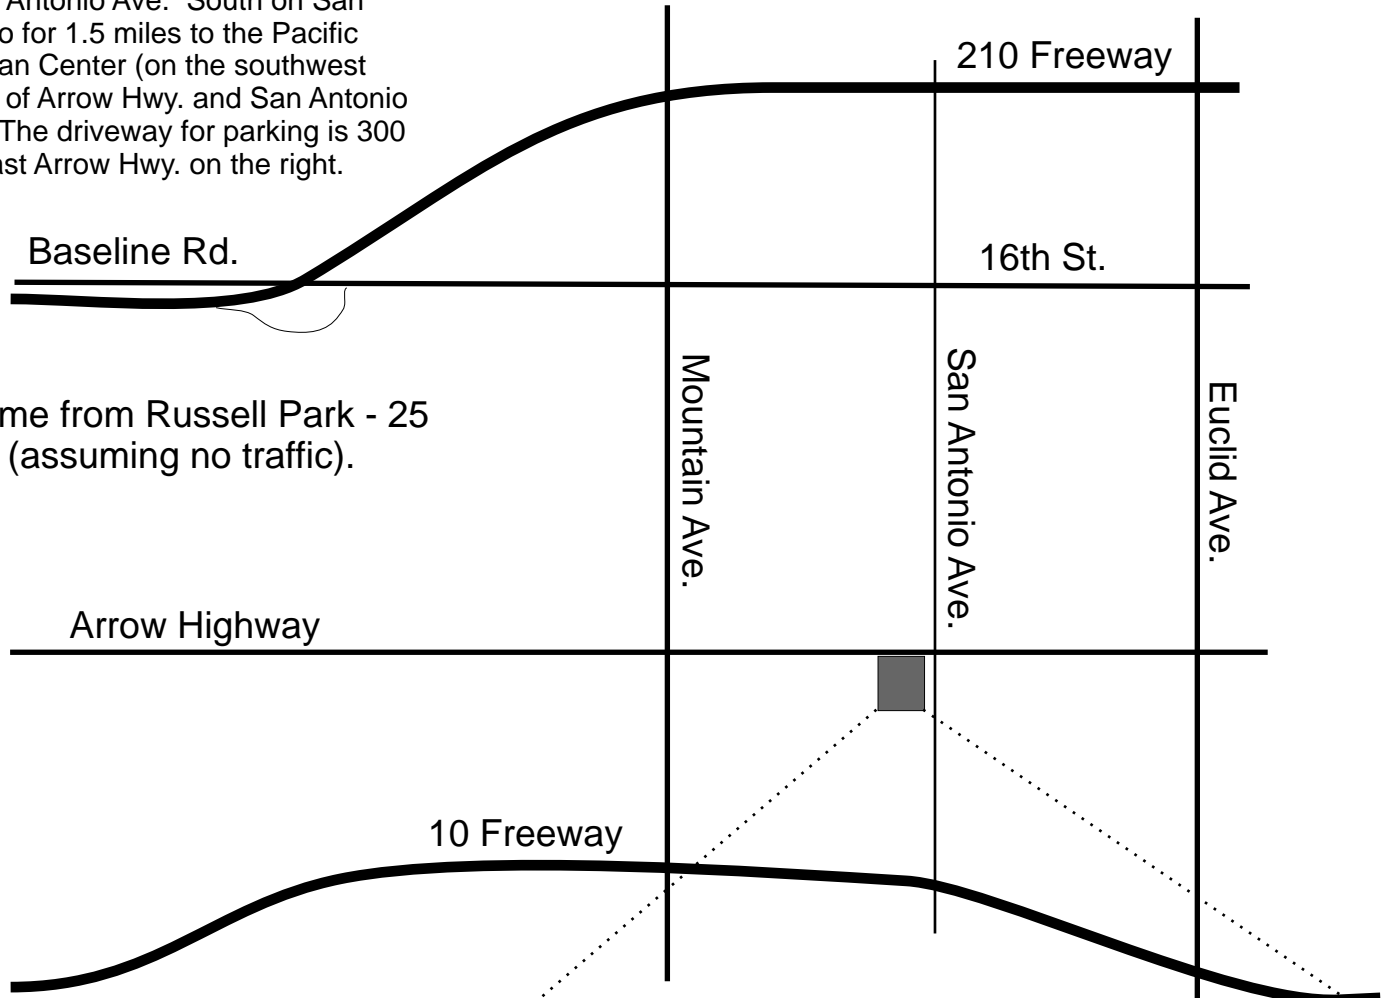

Directions for Upland Falcons Game

Pacific Christian Center
800 W. Arrow Highway
Upland, CA 91786

210 - Exit Baseline Rd. Proceed east 1.9 miles (Baseline turns into 16th St.) to San Antonio Ave. South on San Antonio for 1.5 miles to the Pacific Christian Center (on the southwest corner of Arrow Hwy. and San Antonio Ave.). The driveway for parking is 300 feet past Arrow Hwy. on the right.

Travel time from Russell Park - 25 minutes (assuming no traffic).

10 Freeway - Exit Mountain Ave. North 0.8 miles to Arrow Hwy. East on Arrow Hwy. for 0.5 miles to San Antonio Ave. Pacific Christian Center is on the Southwest corner of Arrow Hwy. and San Antonio Ave. Turn south on San Antonio Ave. 300 feet to driveway. Turn right into driveway for parking.